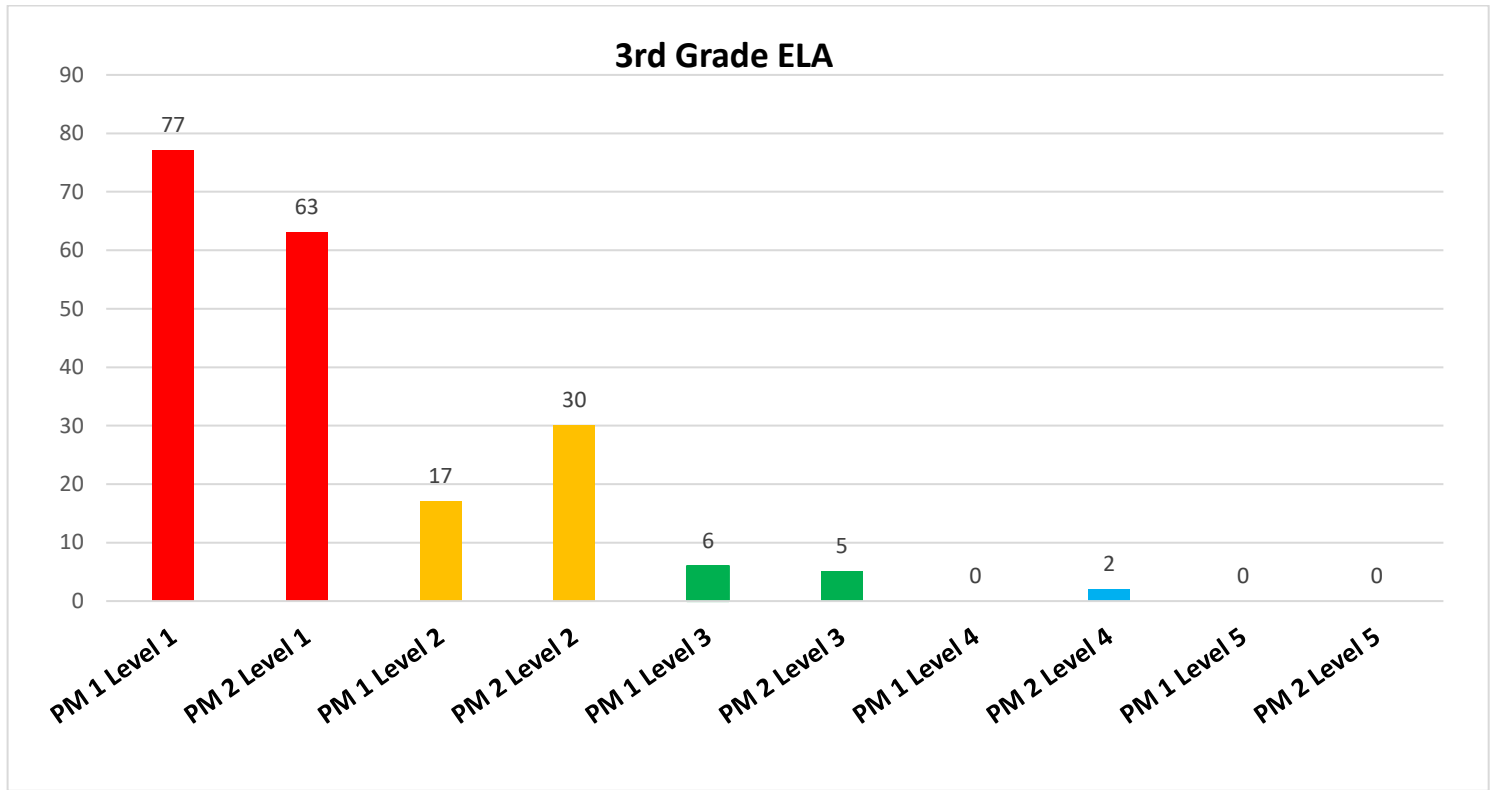

Madison County Central