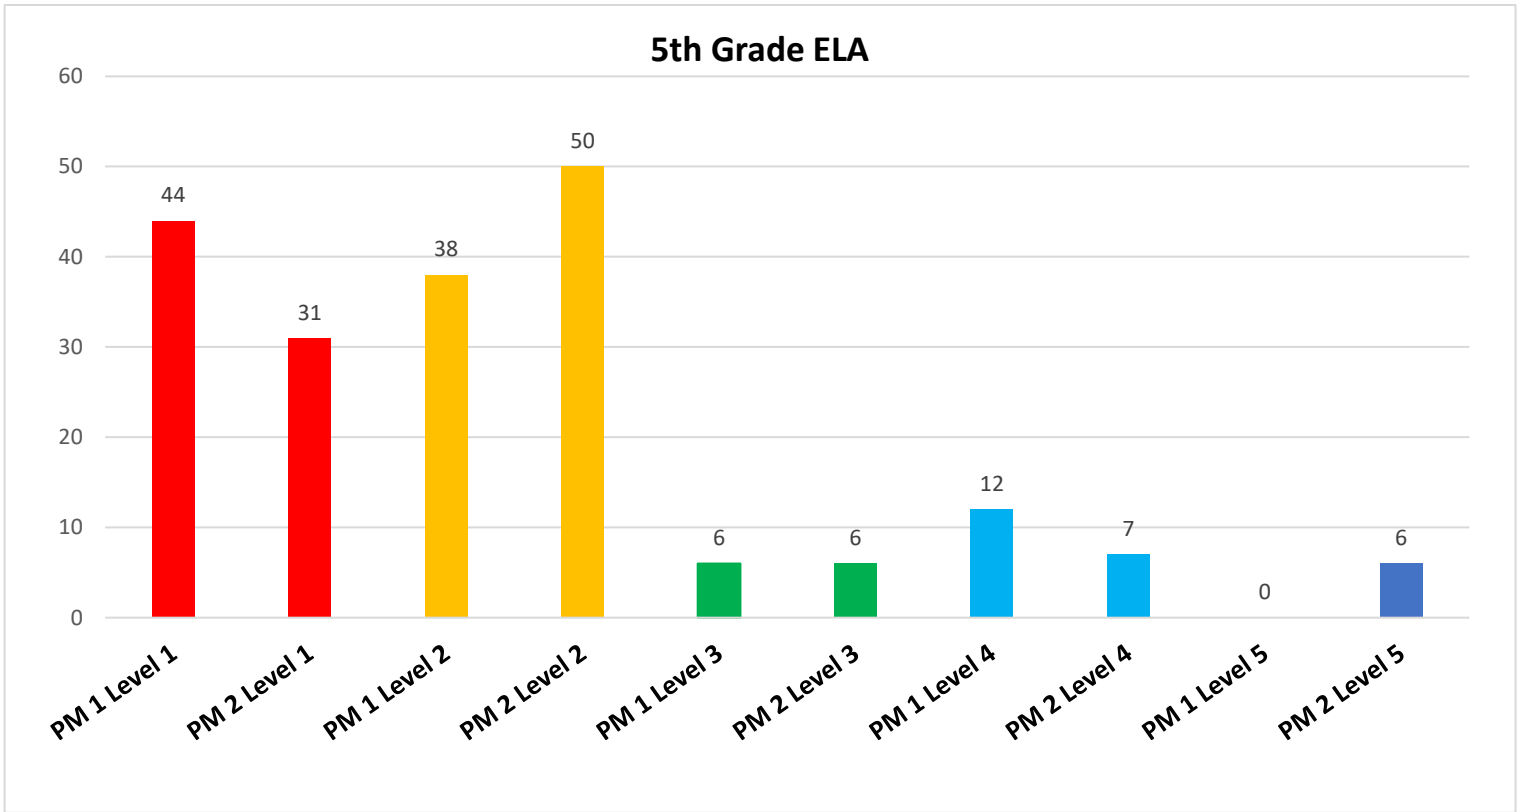

Greenville Elementary

5th Grade ELA

5th Grade Math

Pinetta Elementary

4th Grade ELA

4th Grade Math

Lee Elementary

4th Grade ELA