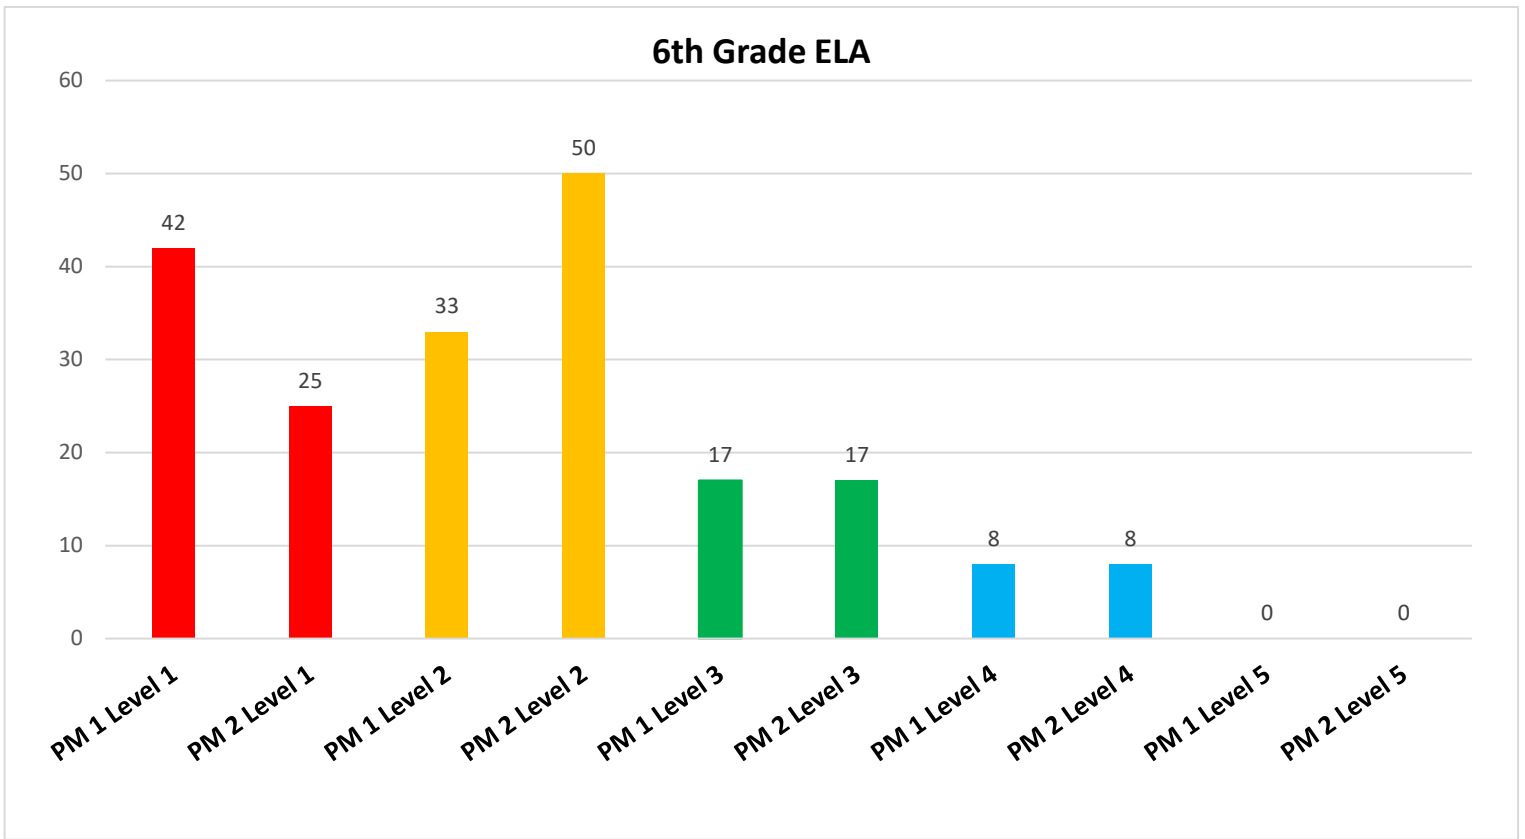

Greenville Elementary

5th Grade ELA

5th Grade Math

Pinetta Elementary

4th Grade ELA

4th Grade Math

Lee Elementary

4th Grade ELA