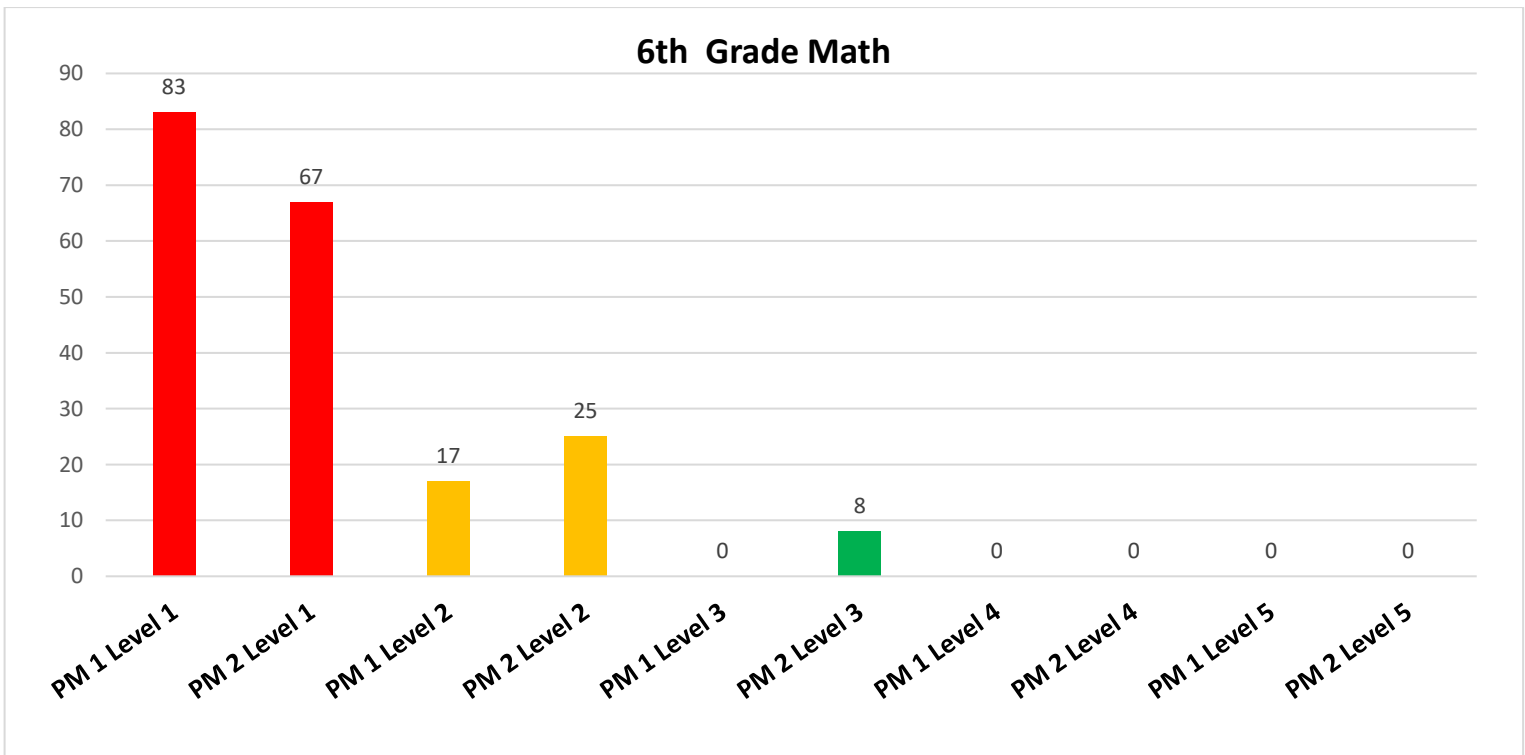

Greenville Elementary

5th Grade ELA

5th Grade Math

Pinetta Elementary

4th Grade ELA

4th Grade Math

Lee Elementary

4th Grade ELA